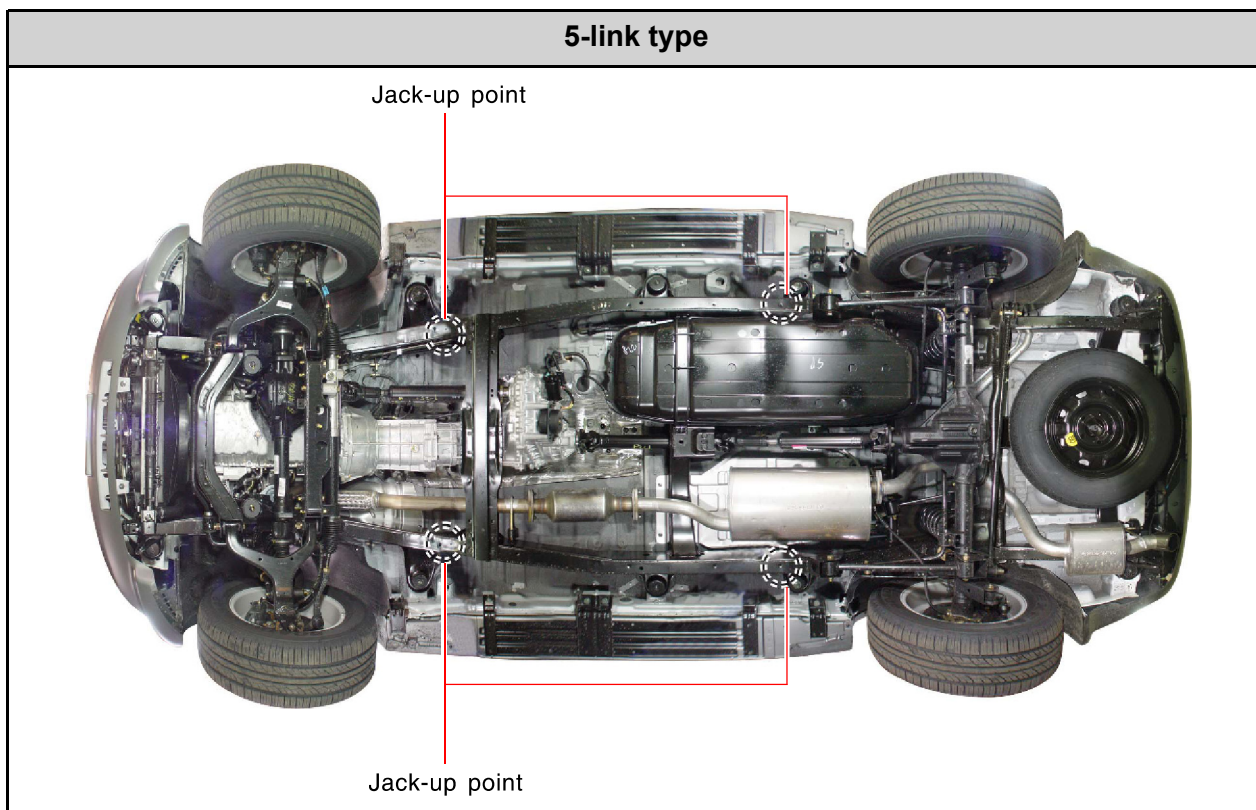

BODY DIMENSIONS

4012-01

GENERAL

1. DIMENSIONS

Unit: mm, (): Option

Modification basis	
Application basis	
Affected VIN	

2. JACK-UP POINTS (DOTTED CIRCLES)

Modification basis	
Application basis	
Affected VIN	

3. APPLIED THE ASPHALT TO THE BODY PANEL (IMPROVED ANTI-VIBRATION)

- AIR CONDITIO
- FULL AUTO
- FFH SYSTEM
- PTC SYSTEM
- AIR BAG AND
- SEAT
- SUN ROOF
- BODY INTERIOR
- BODY EXTERIO
- BODY REPAIR**

Modification basis	
Application basis	
Affected VIN	