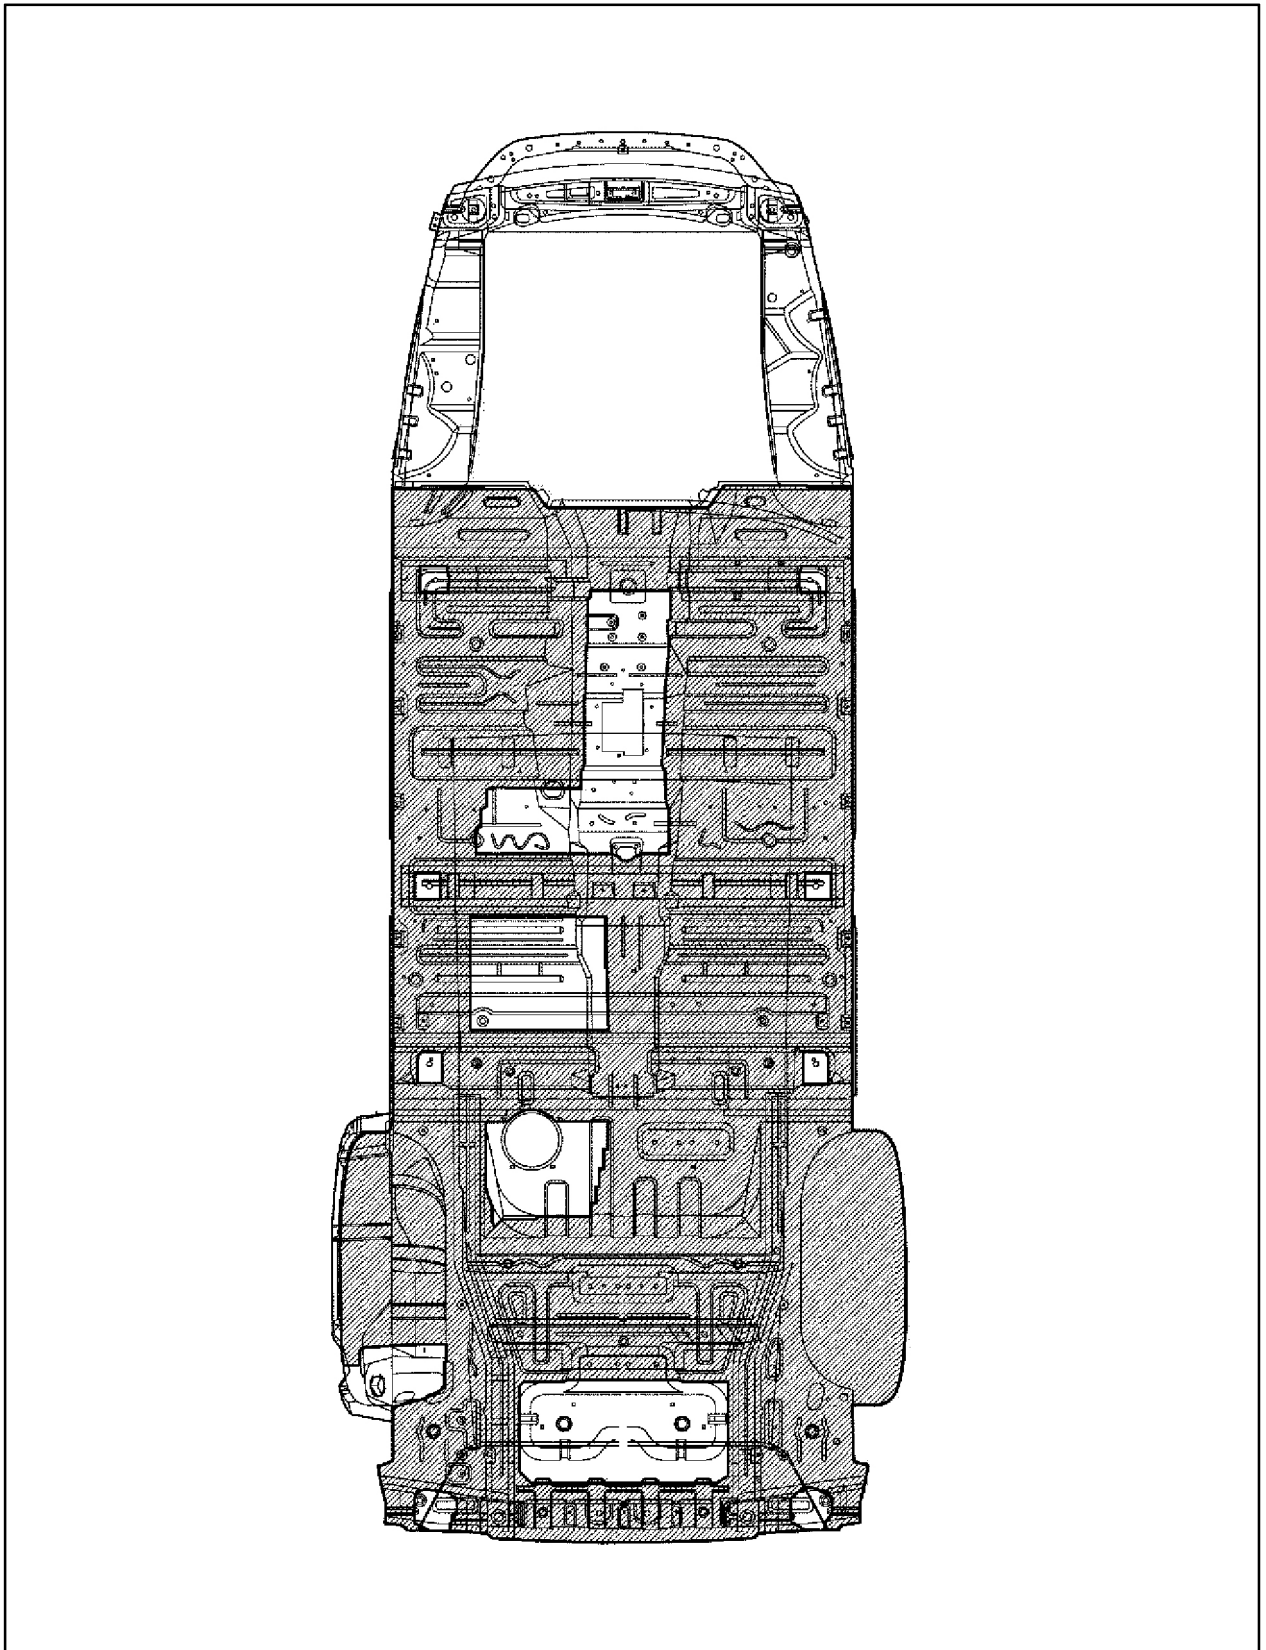

BODY DIMENSIONS

4012-01

GENERAL

1. DIMENSIONS

Unit: mm, (): Option

Modification basis	
Application basis	
Affected VIN	

2. JACK-UP POINTS (DOTTED CIRCLES)

Modification basis	
Application basis	
Affected VIN	

3. APPLIED THE ASPHALT TO THE BODY PANEL (IMPROVED ANTI-VIBRATION)

- AIR CONDITIO
- FULL AUTO
- FFH SYSTEM
- PTC SYSTEM
- AIR BAG AND
- SEAT
- SUN ROOF
- BODY INTERIOR
- BODY EXTERIO
- BODY REPAIR**

Modification basis	
Application basis	
Affected VIN	