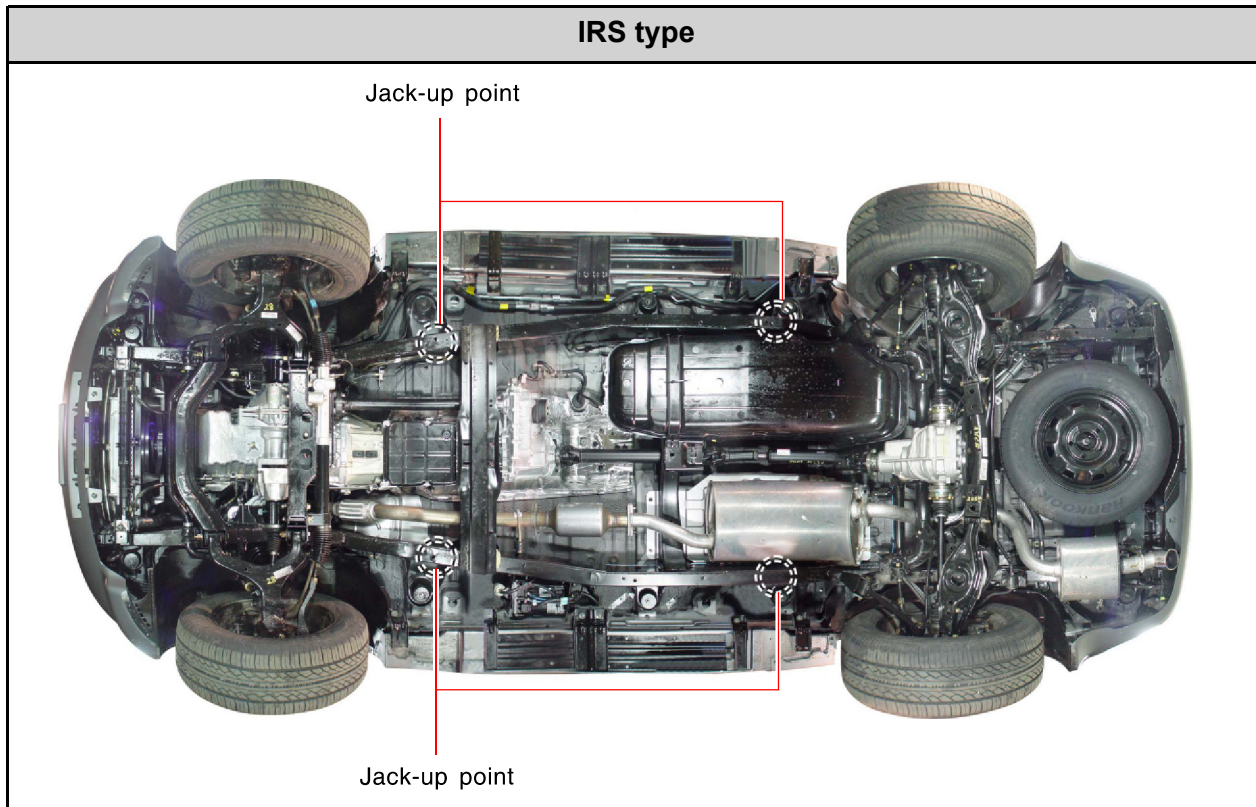

BODY DIMENSIONS

4012-01

GENERAL

1. DIMENSIONS

Unit: mm, (): Option

Modification basis	
Application basis	
Affected VIN	

2. JACK-UP POINTS (DOTTED CIRCLES)

Modification basis	
Application basis	
Affected VIN	

3. APPLIED THE ASPHALT TO THE BODY PANEL (IMPROVED ANTI-VIBRATION)

- AIR CONDITIO
- FULL AUTO
- FFH SYSTEM
- PTC SYSTEM
- AIR BAG AND
- SEAT
- SUN ROOF
- BODY INTERIOR
- BODY EXTERIO
- BODY REPAIR**

Modification basis	
Application basis	
Affected VIN	