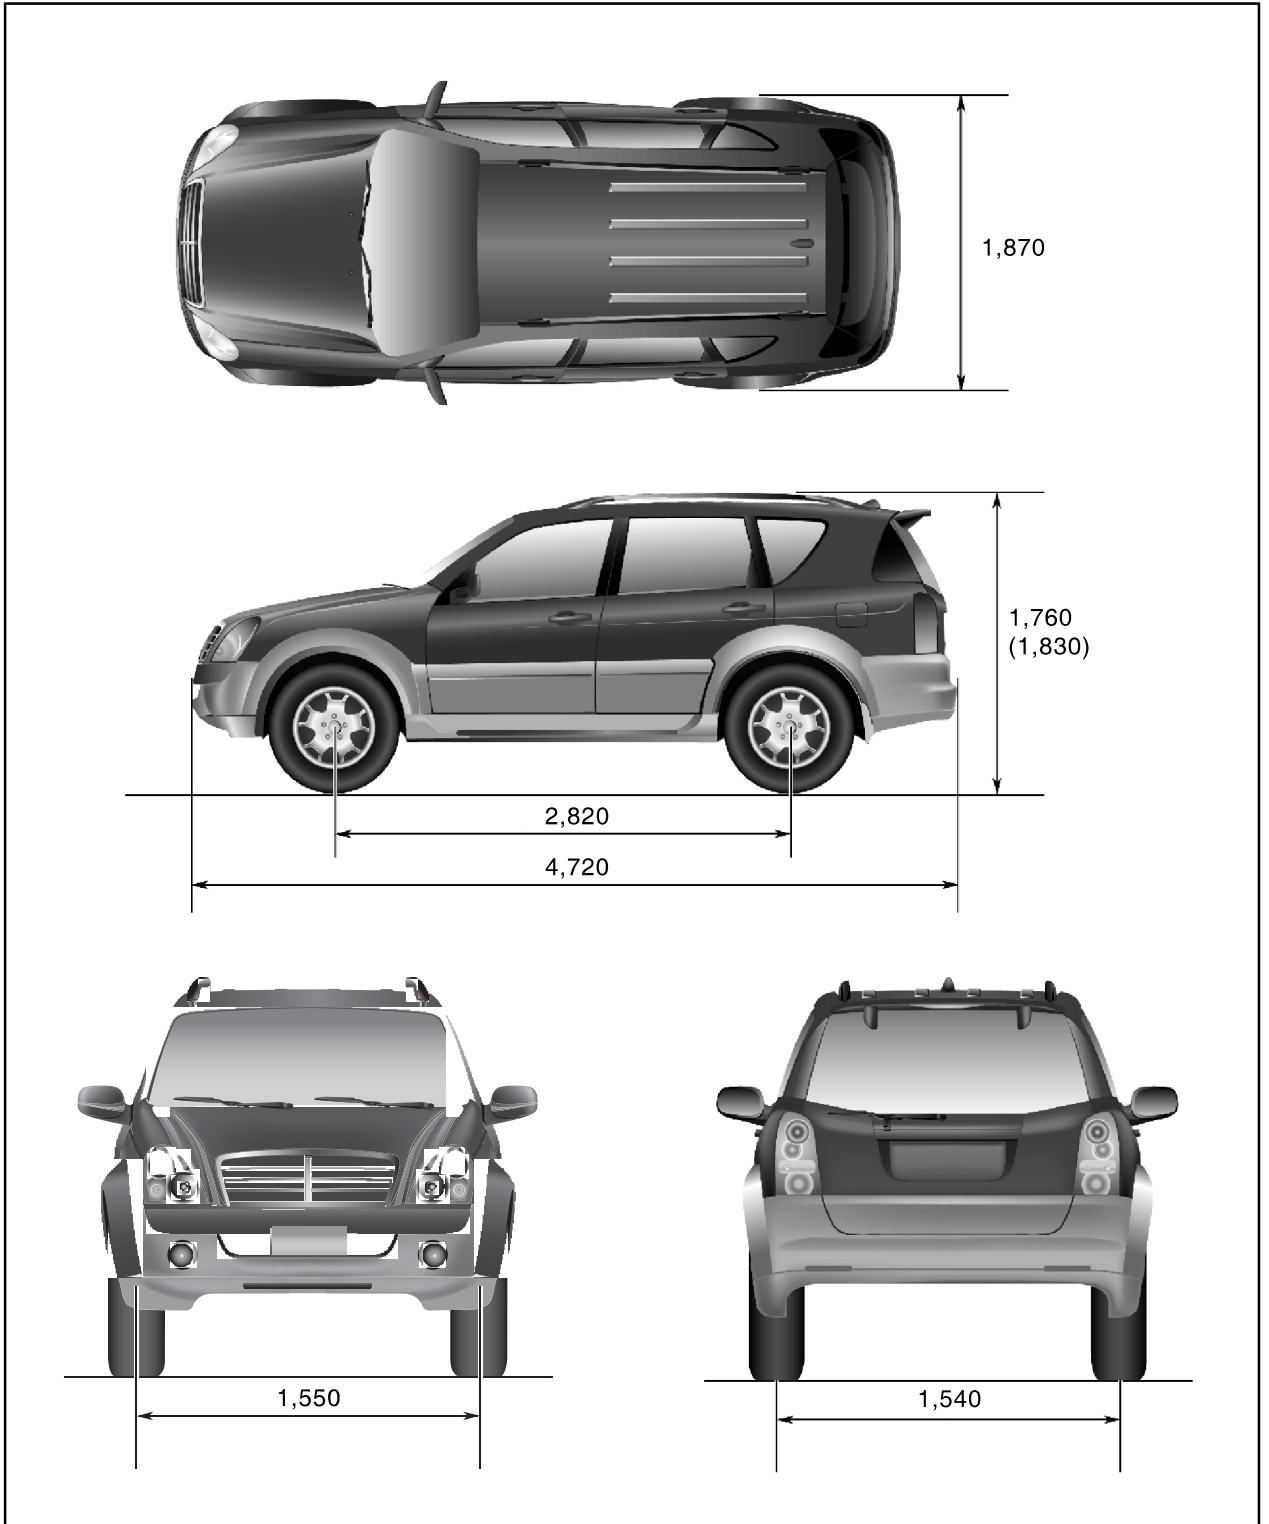

BODY DIMENSIONS

4012-01

GENERAL

1. DIMENSIONS

Unit: mm, (): Option

Modification basis	
Application basis	
Affected VIN	

2. JACK-UP POINTS (DOTTED CIRCLES)

Modification basis	
Application basis	
Affected VIN	

3. APPLIED THE ASPHALT TO THE BODY PANEL (IMPROVED ANTI-VIBRATION)

- AIR CONDITIO
- FULL AUTO
- FFH SYSTEM
- PTC SYSTEM
- AIR BAG AND
- SEAT
- SUN ROOF
- BODY INTERIOR
- BODY EXTERIO
- BODY REPAIR**

Modification basis	
Application basis	
Affected VIN	