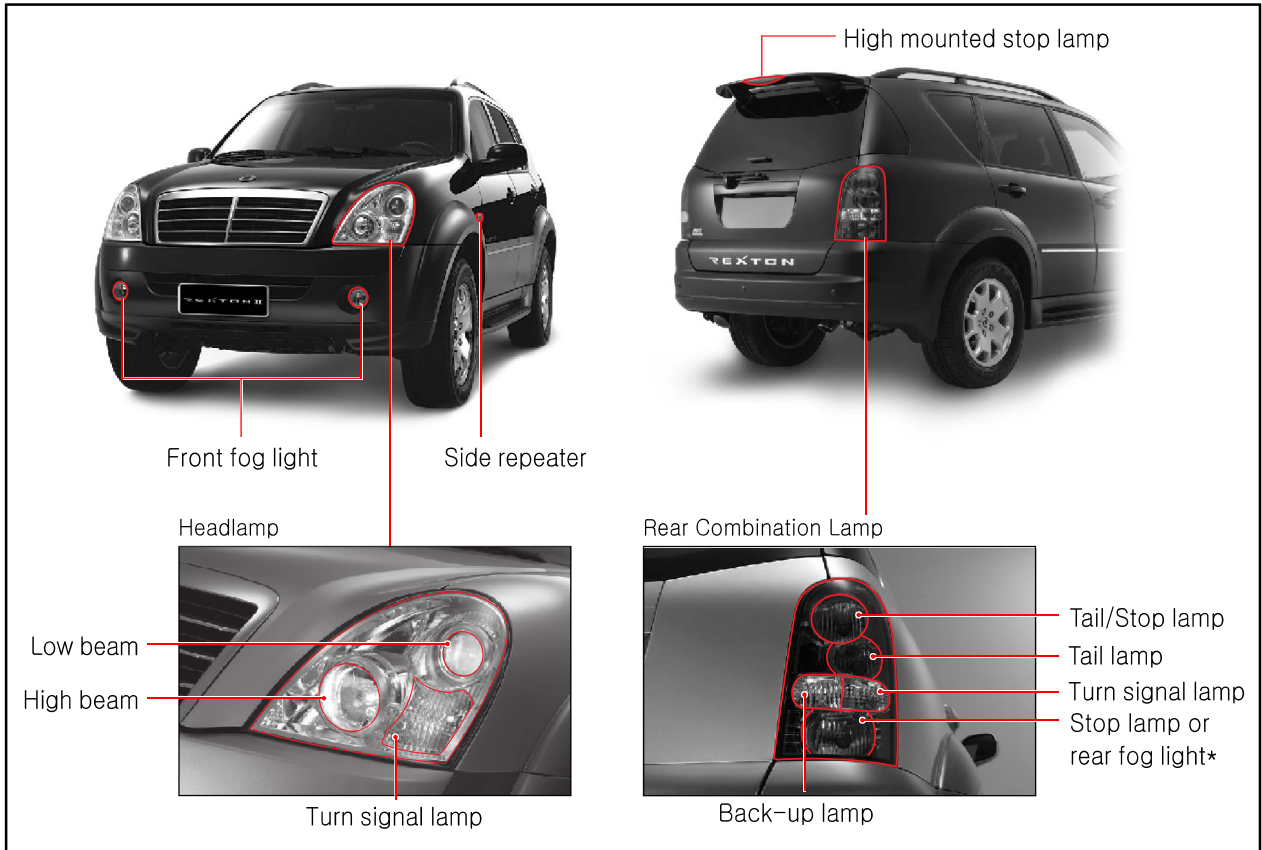

**LAMP****8310-01****GENERAL****1. BULB SPECIFICATIONS**

Description		Amount	Specification (EU)	Specification (General)	
Exterior lamp	Headlamp	High beam	2	55W	←
		Low beam	2	55W	←
		Turn signal lamp	2	PY21W	28W
		Position lamp	2	W5W	8W
	Front fog light	2	H27W/2	←	
	Side repeater	2	W5W	5W	
	Rear combination lamp	Stop (tail) lamp	6 (EU: 4)	P21/5W	27W(8W)
		Turn signal lamp	2	PY21W	27W
		Back-up lamp	2	W16W	←
		Rear fog light	2	P21W	-
License plate lamp	2	W5W	5W		
High mounted stop lamp	-	LED type			
Front room lamp	2	10W	←		
Interior lamp	Glove box lamp	1	10W	←	
	Center room lamp	1	10W	←	
	Luggage lamp	1	10W	←	
	Door courtesy lamp	4	5W	←	

LAMP

MULTI  
JACKPARKING  
AIDAV  
SYSTEM